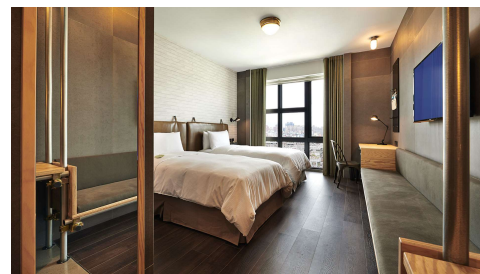

2019

Just Sleep Sanchong / 捷絲旅台北三重館

Website : <https://www.justsleephotels.com/sanchong/en/>

HKD2380^{up/起}

Twin Sharing Base / 每人佔半房 / Standard Room

HKD850

Extension Nights (per room per night) 延長住宿(每房每晚)

2020

MGH Mitsui Garden Hotel Taipei / 和苑三井花園飯店

Website : <https://www.gardenhotels.co.jp/taipei-zhongxiao/tw/>

HKD2780^{up/起}

Twin Sharing Base / 每人佔半房 / Moderate Queen

HKD1250

Extension Nights (per room per night) 延長住宿(每房每晚)

2021

Hotel Gracery Taipei / 格拉斯麗台北飯店

Website : <https://taipei.gracery.com/>

HKD2780^{up/起}

Twin Sharing Base / 每人佔半房 / Deluxe Room

HKD1250

Extension Nights (per room per night) 延長住宿(每房每晚)

HAPI™ travel